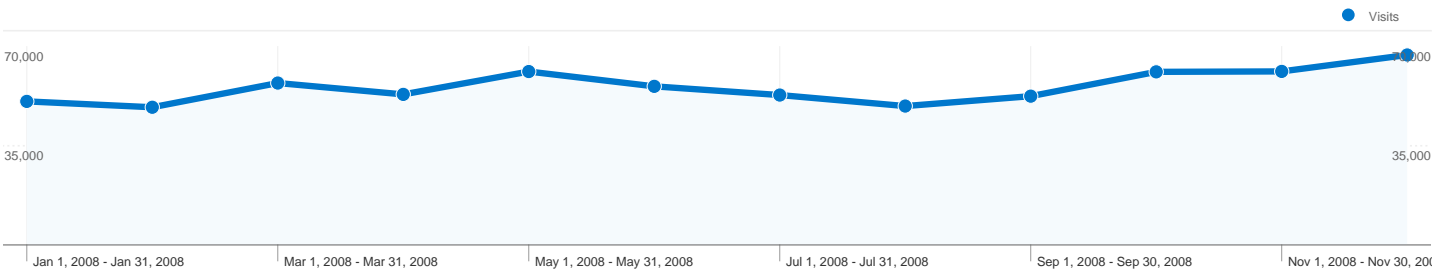

Visits for all visitors

Jan 1, 2008 - Dec 31, 2008

Comparing to: Site

670,458 Visits

1,831.85 Visits / Day

Jan 1, 2008 - Jan 31, 2008	7.56% (50,662)
Feb 1, 2008 - Feb 29, 2008	7.25% (48,591)
Mar 1, 2008 - Mar 31, 2008	8.52% (57,134)
Apr 1, 2008 - Apr 30, 2008	7.92% (53,131)
May 1, 2008 - May 31, 2008	9.13% (61,189)
Jun 1, 2008 - Jun 30, 2008	8.35% (55,971)
Jul 1, 2008 - Jul 31, 2008	7.89% (52,897)
Aug 1, 2008 - Aug 31, 2008	7.31% (49,013)
Sep 1, 2008 - Sep 30, 2008	7.83% (52,503)
Oct 1, 2008 - Oct 31, 2008	9.11% (61,086)
Nov 1, 2008 - Nov 30, 2008	9.13% (61,242)
Dec 1, 2008 - Dec 31, 2008	10.00% (67,039)